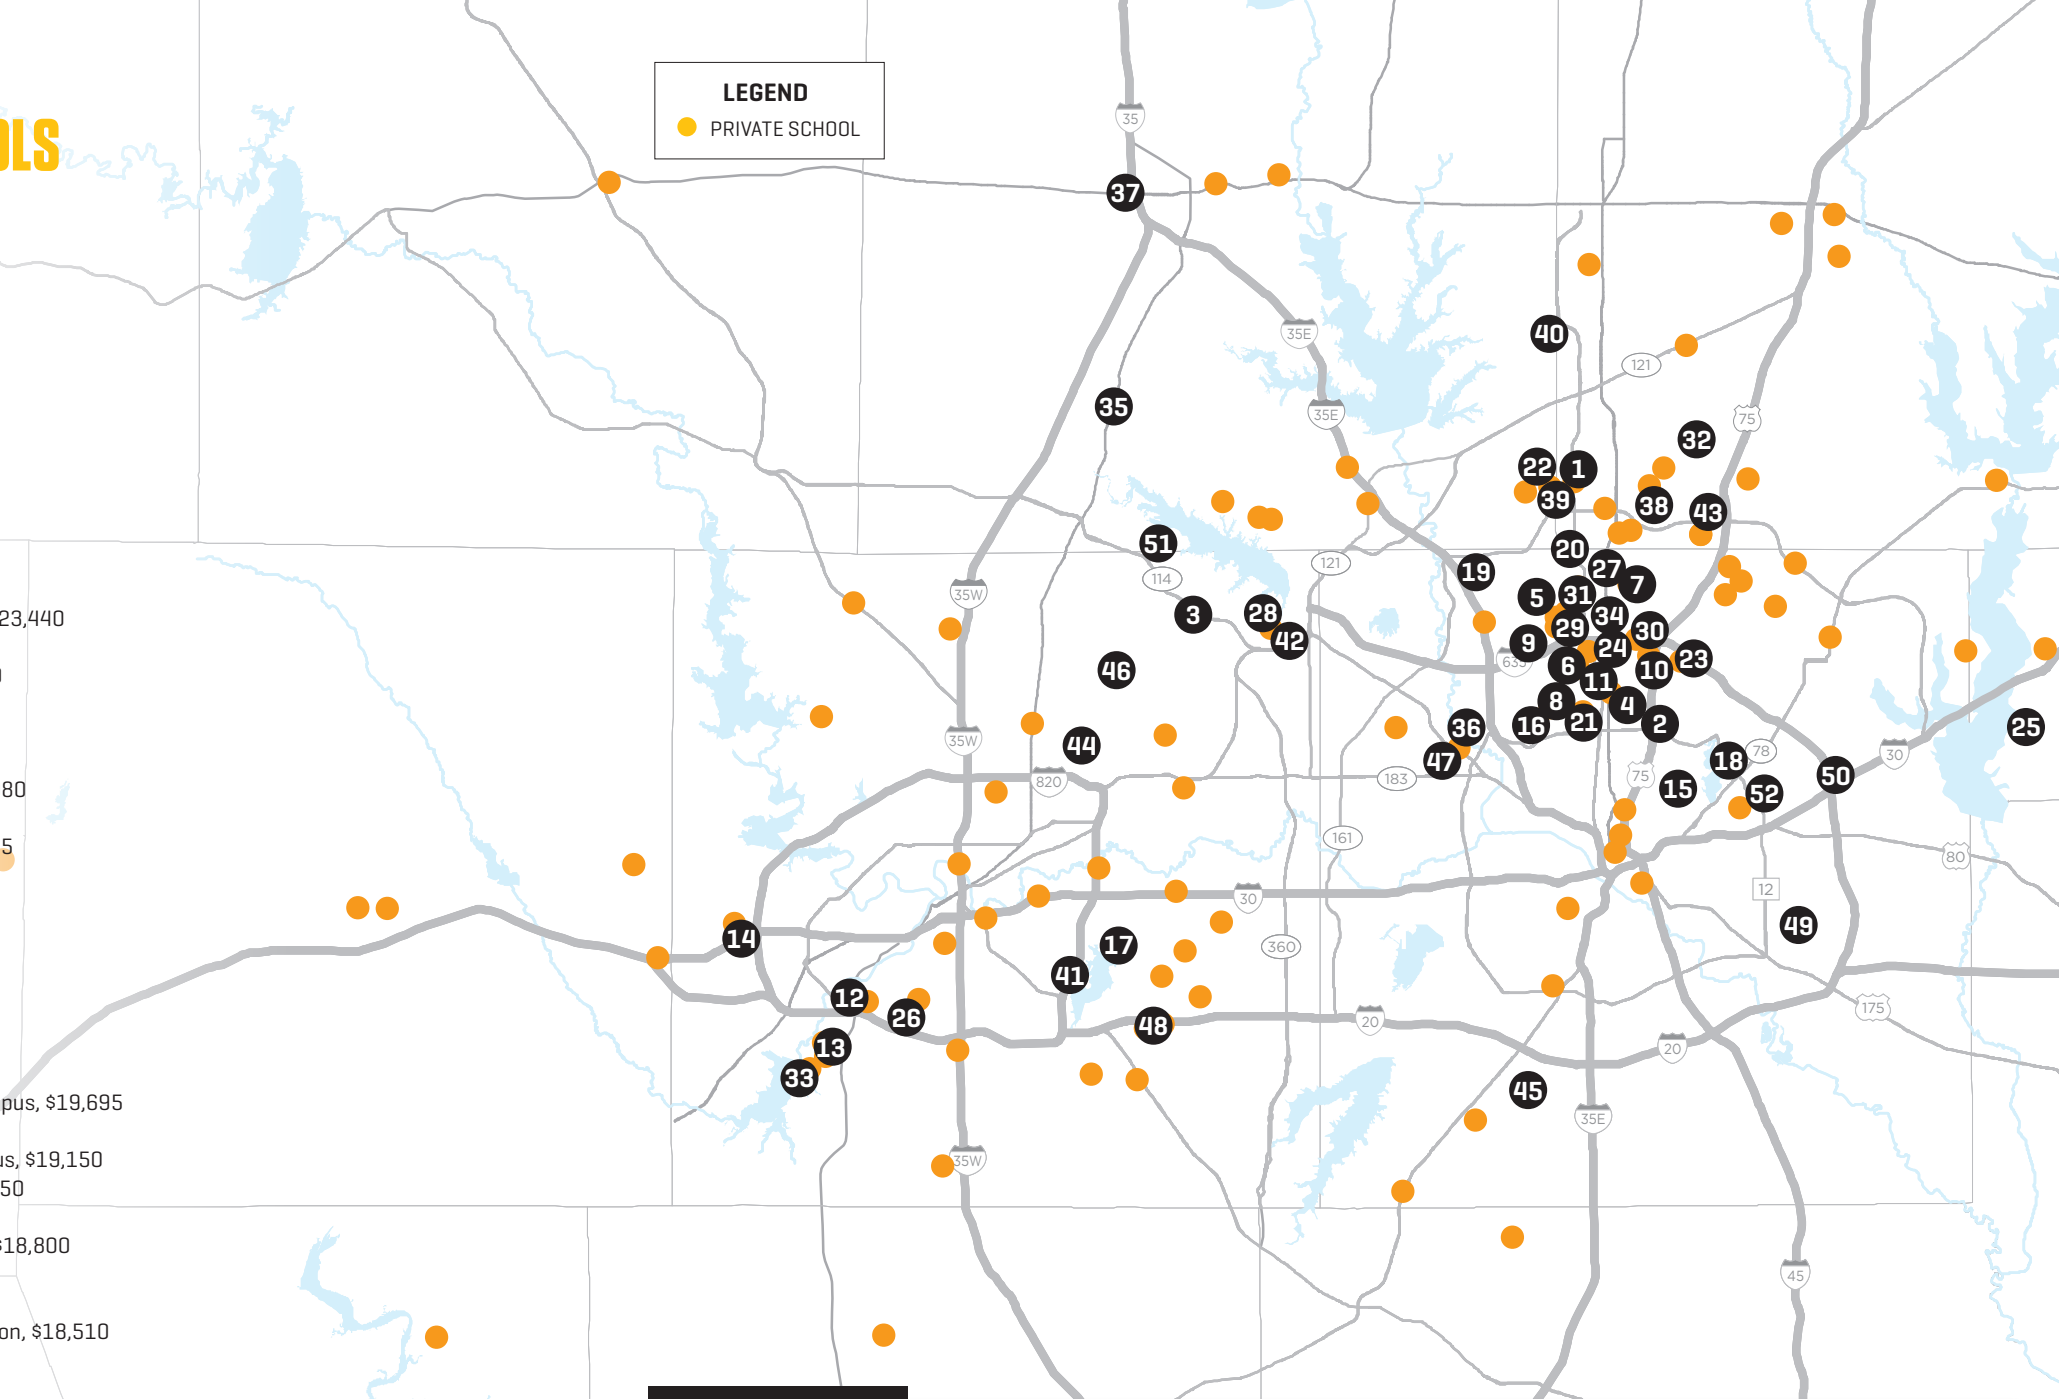

PRIVATE SCHOOL CALENDAR

- > Testing for private schools often takes place in the fall
- > Enrollment is in January or February
- > School typically starts earlier in August

*Costs shown for 12th grade, and where applicable: for a single child enrolled; for U.S. resident students; and for non-parishioners. Does not include separate fees.

**Sliding scale based on family income and household size. Family contribution varies from $500 - $2,500 per year

SOURCE: Source: Texas Private School Accreditation Commission and School websites

LEGEND
PRIVATE SCHOOL

RESEARCHING SCHOOLS

The Dallas-Fort Worth region offers a wide range of private school options. Some of the terms you will encounter as you look at private school options include:

- > **Learning differences schools** - These schools provide for students with learning differences across the spectrum and can range from pre-K through 12th grade.
- > **Boarding schools** - Several of the single-gender private schools offer full-time boarding as well as day student options.
- > **Language/culture specific** - Some schools offer immersion in specific languages, like French, Chinese and Japanese. Many of these schools offer Saturday and summer options for families who want students to attend a traditional school and supplement with cultural and language immersion.
- > **Montessori method** - This is a child-centered educational approach based on scientific observations of children from birth to adulthood. Schools incorporating this self-direction and discovery method are located across the region, but they generally do not extend beyond elementary. A number of public districts also have a Montessori choice option within the district.
- > **Classical** - These schools are usually characterized by small class sizes and a classics-based education, normally with fewer team athletic options.
- > **College preparatory** - Prep schools focus on academic rigor in preparation for demanding collegiate programs.
- > **Religious/parochial** - Some schools are associated with specific religious denominations or churches and incorporate religious teaching as part of the curriculum.