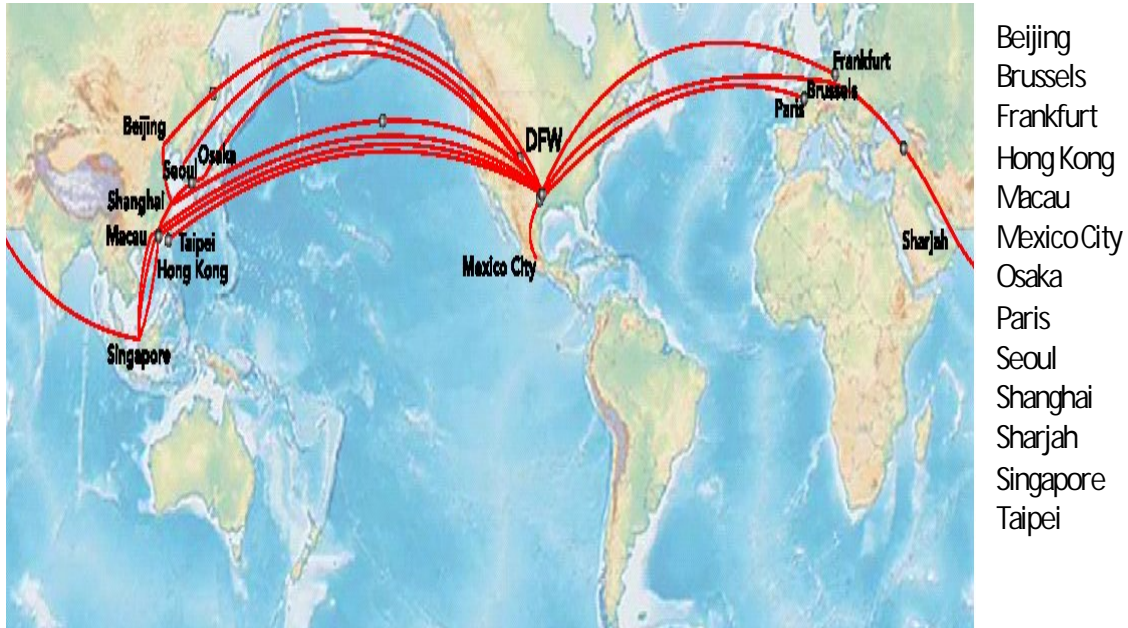

Air Cargo Services

- ▶ DFW's international cargo network serves 11 major cargo hubs worldwide. (DFW Airport)

- ▶ DFW airport experienced a compound annual growth rate of 7.8% in international trade from 2003-2008. (DFW Airport)
- ▶ Asia accounts for forty-eight percent of all air cargo trade, with computers and communications equipment accounting for nearly half the total trade. (DFW Airport)
- ▶ Almost 65 percent of all international cargo in Texas is handled at DFW, some 308,069 tons in 2008. (DFW Airport)