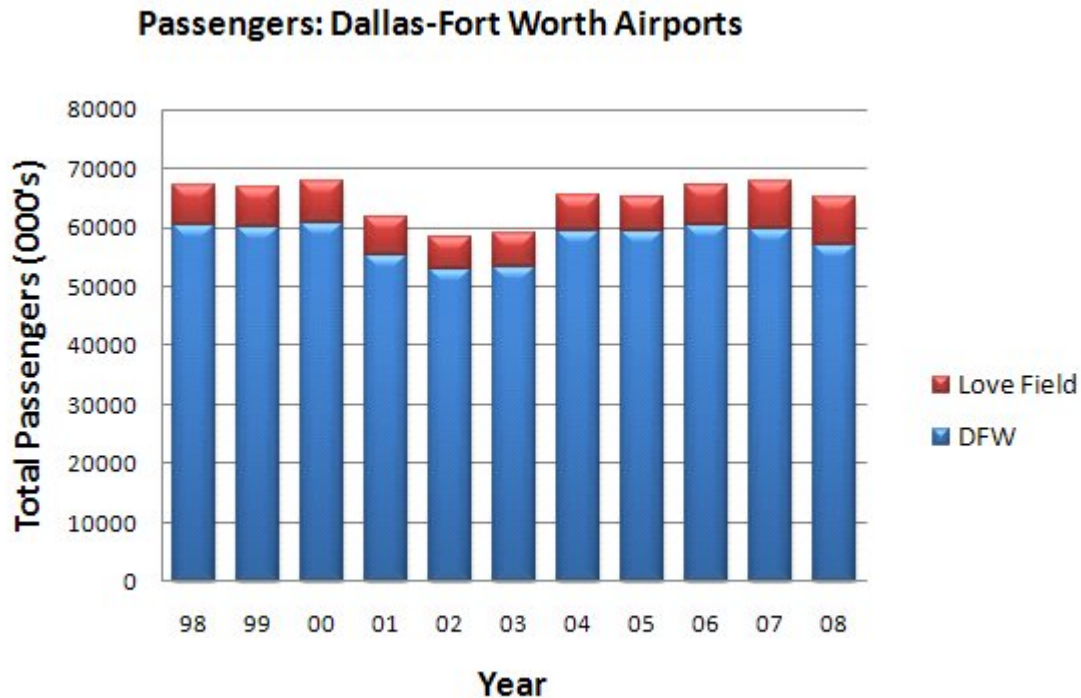

Air Passenger Volume

- ▶ DFW International and Love Field had over 65 million passengers in 2008, flying to 192 destinations with 23 airlines (DFW and Love Field)
- ▶ Direct flight time from DFW to nearly any city in the continental U.S. takes four hours or less. (DFW Airport)
- ▶ Dallas/Fort Worth (DFW) International Airport is ranked third in total operations in the world. DFW airport handled over 656,310 total operations in 2008 transporting over 719,542 tons of cargo and serving over 59 million passengers. (DFW Airport)
- ▶ DFW International has increased parking capacity to 40,000 spots and offers valet service. (DFW Airport)
- ▶ Dallas Love Field is undergoing \$519 million in renovations and expansions. (Dallas Business Journal, 2009)